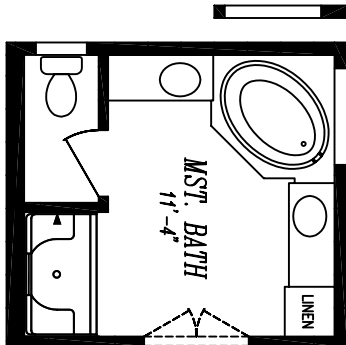

PACIFICA 6440-8231-6

64'-0" x 40'-0"

APPROX. 2560 SQ. FT.

- OPT. BOX BAY WINDOW
- OPT. SUNBURST ORGANIC WINDOWS
- OPT. 1/4-ROUND ORGANIC WINDOWS
- OPT. CLARESTORY WINDOWS
- OPT. BOX BAY WINDOWS
- OPT. COVERED CEILING W/OPT. CLARESTORY
- OPT. SIDING
- OPT. 1/2 BATH