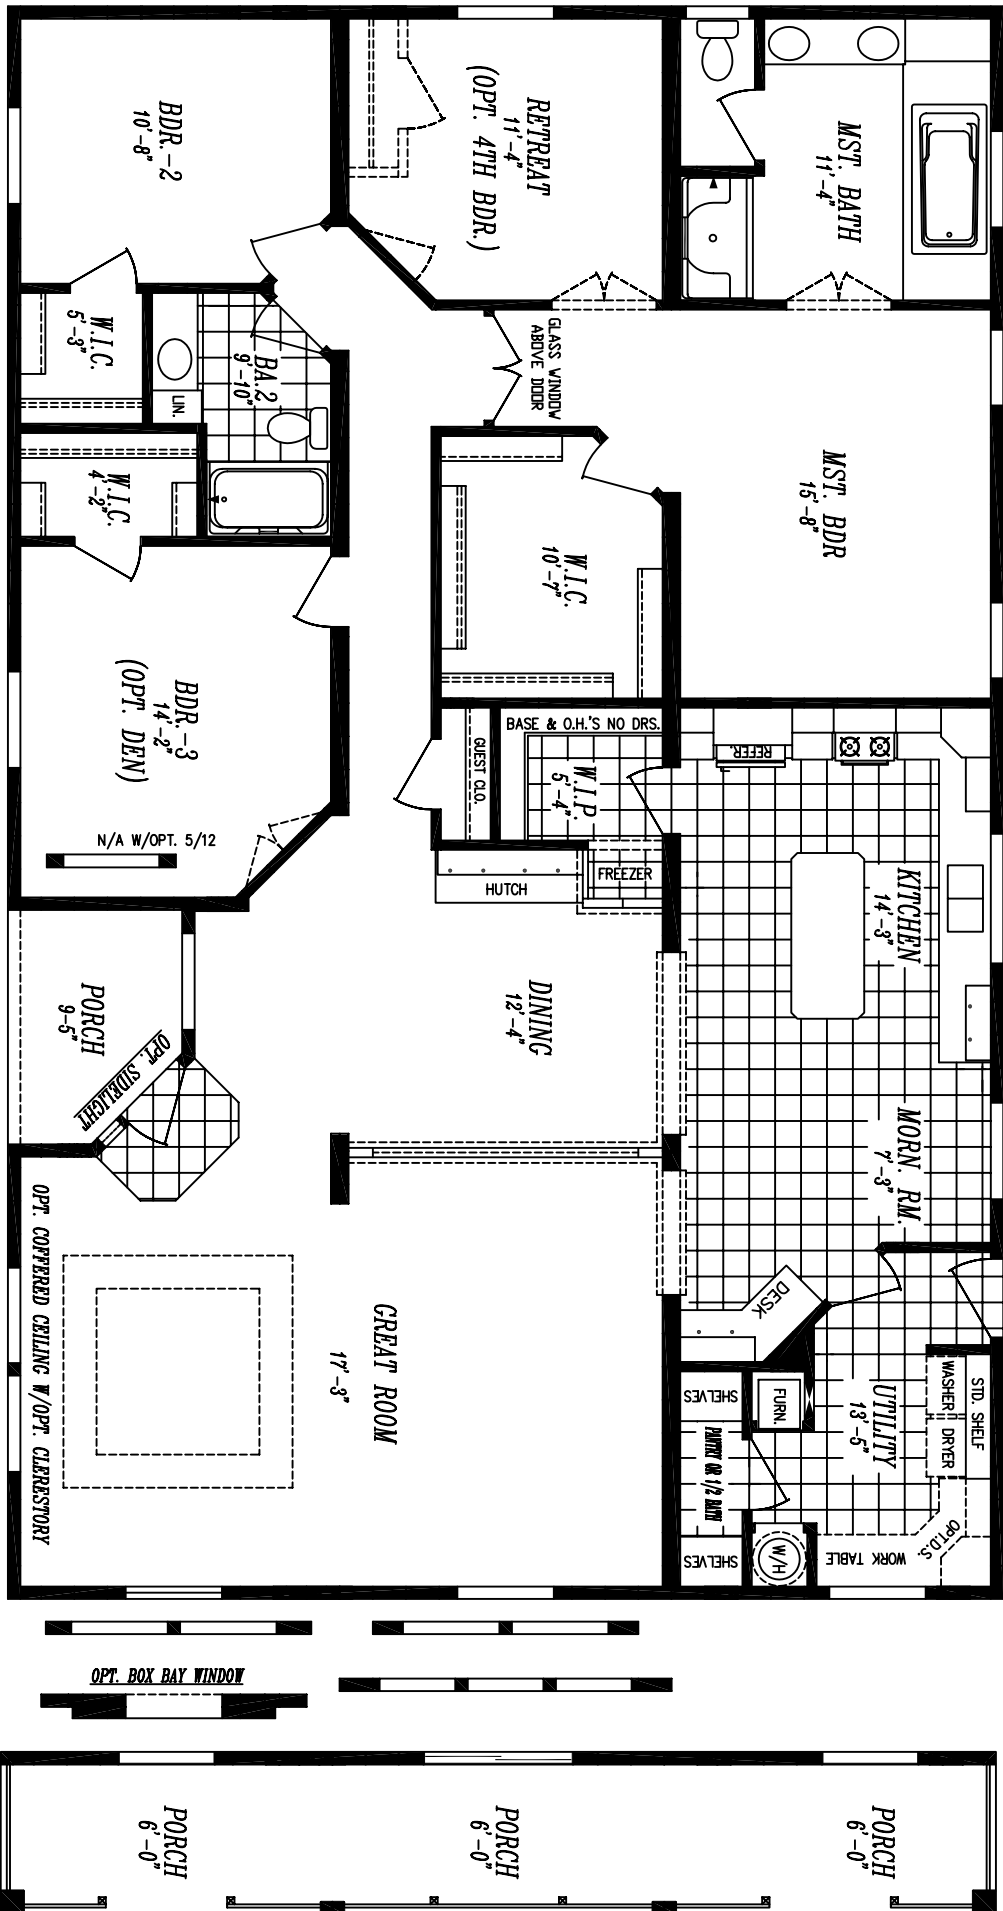

PACIFICA 6440-8231-6

64'-0" x 40'-0"

APPROX. 2560 SQ. FT.

- OPT. BOX BAY WINDOW
- OPT. SUNBURST ORGANIC WINDOWS
- OPT. 1/4-ROUND ORGANIC WINDOWS
- OPT. CLARESTORY WINDOWS
- OPT. BOX BAY WINDOWS
- OPT. COVERED CEILING W/OPT. CLARESTORY
- OPT. SIDING
- OPT. 1/2 BATH